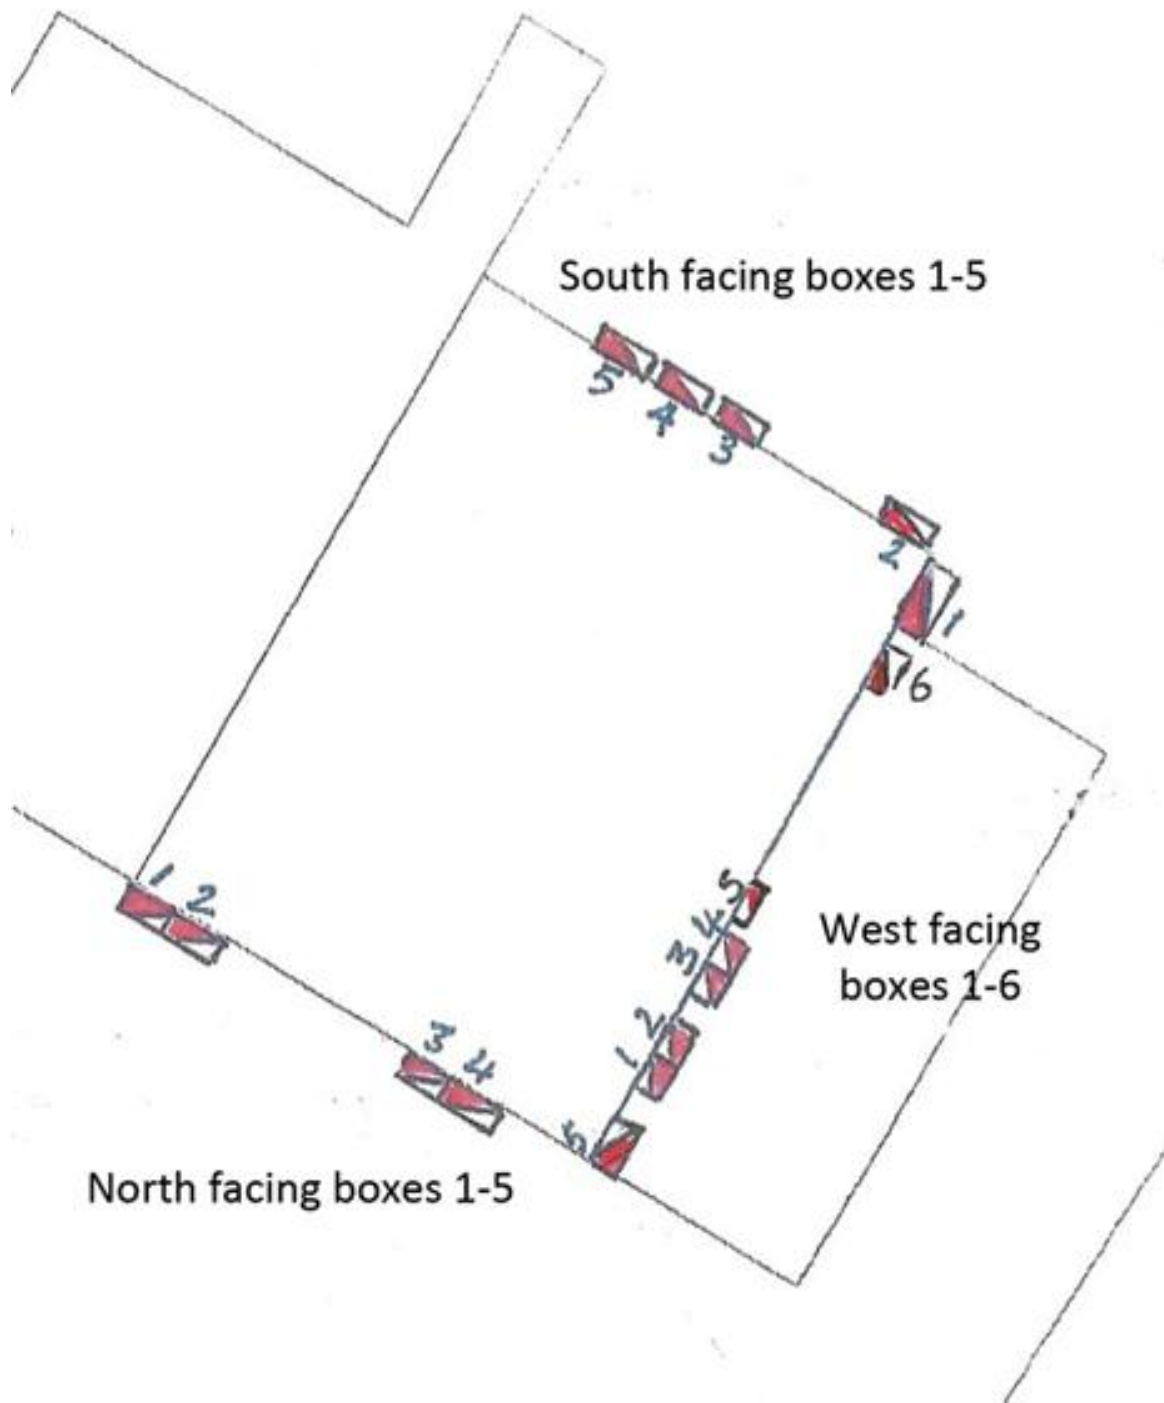

### Swift nest box location on our house.

There are 16 camera boxes - five on the North and South and six on the West.

Boxes occupied in 2014:

North boxes 1,2,3 and 5

South boxes 1 and 5

West box 3